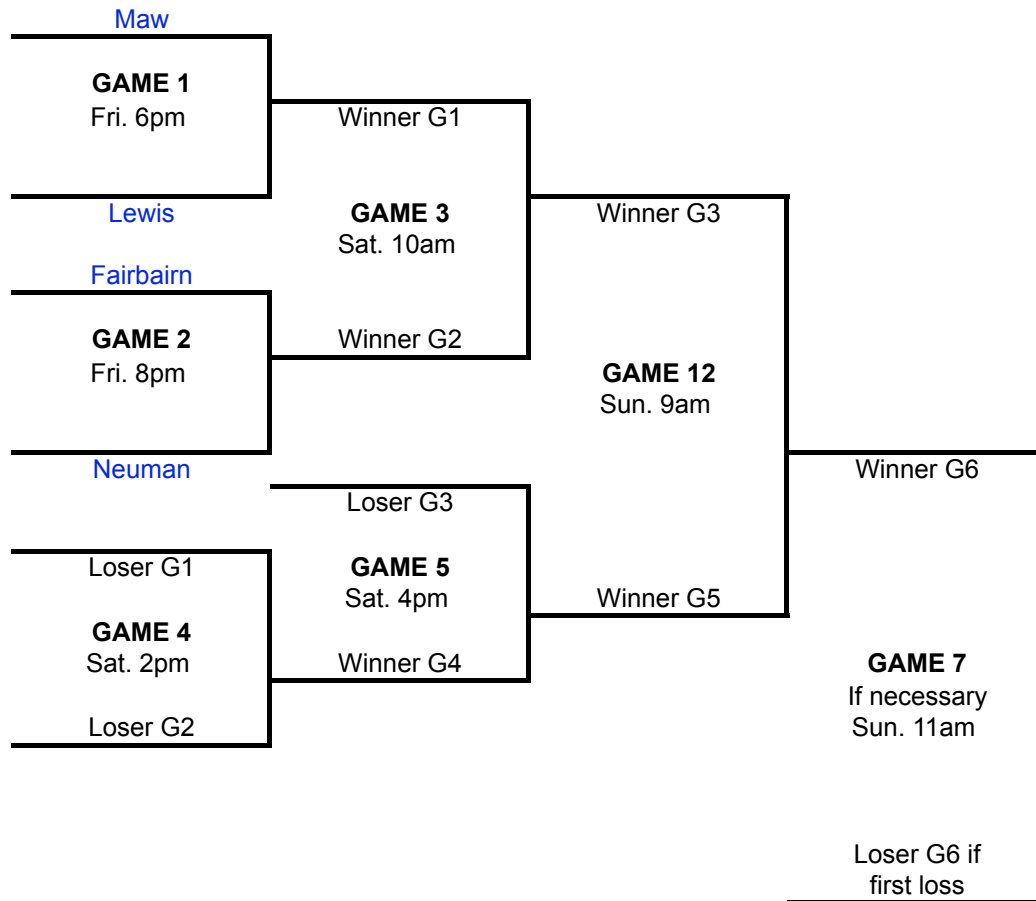

Peewee Playdowns - Diamond #2 **4 teams, double knockout**

Complimentary lunch for all players and coaching staff from
11:30am - 12:15pm at the big concession.
All teams to gather on diamond #1 for a short Celebration
ceremony with presentations at 12:15pm.

ALL TEAMS ARE EXPECTED TO ATTEND!